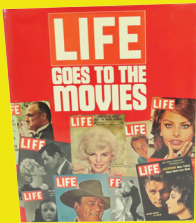

TIN TOYS, WIND-UP TOYS/ BOX'S; DIECAST CARS & TRUCKS; CDN TIRE DIECAST BANKS; MODELS OF YESTERDAY; DIECAST BANKS, REMOTE CONTROLLED CARS; 1992 BLUE JAY BASEBALL COLLECTIBLES; CARTOON CHARACTER STUFFED ANIMALS/ BOX'S, MUPPETS, AVON AUTOMOBILES/ BOX'S; VINTAGE RAMP WALKER CARTOON CHARACTER TOYS; NAPA DIECAST VEHICLE BANKS; POST CARDS, DISNEY COLLECTIBLES; COMIC BOOKS; ELVIS PRESLEY CHARACTER & CHRISTMAS ORNAMENTS; VINTAGE 78'S & 33 RECORDS/ SOME COVERS; OLD AUTO DIECAST BANKS; WOODEN MODEL CARS; ORANGE CRUSH BOTTLES; COCA-COLA COLLECTIBLES; COLLECTOR BOOKS INC. AUTOMOTIVE, ROYALS, HOCKEY & BASEBALL, VERY GOOD CONDITION/ DUST COVERS; GAS PUMP DECANTERS; DISPLAY CABINETS; PLUS LOTS MORE! OVER 630 LOTS!