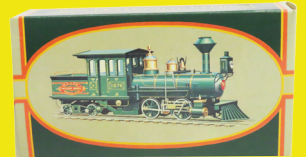

TIN TOYS, WIND-UP TOYS/ BOX'S; DIECAST CARS & TRUCKS; CDN TIRE DIECAST BANKS; MODELS OF YESTERDAY; DIECAST BANKS, REMOTE CONTROLLED CARS; 1992 BLUE JAY BASEBALL COLLECTIBLES; CARTOON CHARACTER STUFFED ANIMALS/ BOX'S, MUPPETS, AVON AUTOMOBILES/ BOX'S; VINTAGE RAMP WALKER CARTOON CHARACTER TOYS; NAPA DIECAST VEHICLE BANKS; POST CARDS, DISNEY COLLECTIBLES; COMIC BOOKS; ELVIS PRESLEY CHARACTER & CHRISTMAS ORNAMENTS; VINTAGE 78'S & 33 RECORDS/ SOME COVERS; OLD AUTO DIECAST BANKS; WOODEN MODEL CARS; ORANGE CRUSH BOTTLES; COCA-COLA COLLECTIBLES; COLLECTOR BOOKS INC. AUTOMOTIVE, ROYALS, HOCKEY & BASEBALL, VERY GOOD CONDITION/ DUST COVERS; GAS PUMP DECANTERS; DISPLAY CABINETS; PLUS LOTS MORE! OVER 630 LOTS!