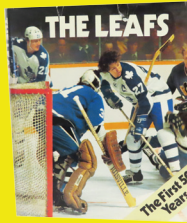

TIN TOYS, WIND-UP TOYS/ BOX'S; DIECAST CARS & TRUCKS; CDN TIRE DIECAST BANKS; MODELS OF YESTERDAY; DIECAST BANKS, REMOTE CONTROLLED CARS; 1992 BLUE JAY BASEBALL COLLECTIBLES; CARTOON CHARACTER STUFFED ANIMALS/ BOX'S, MUPPETS, AVON AUTOMOBILES/ BOX'S; VINTAGE RAMP WALKER CARTOON CHARACTER TOYS; NAPA DIECAST VEHICLE BANKS; POST CARDS, DISNEY COLLECTIBLES; COMIC BOOKS; ELVIS PRESLEY CHARACTER & CHRISTMAS ORNAMENTS; VINTAGE 78'S & 33 RECORDS/ SOME COVERS; OLD AUTO DIECAST BANKS; WOODEN MODEL CARS; ORANGE CRUSH BOTTLES; COCA-COLA COLLECTIBLES; COLLECTOR BOOKS INC. AUTOMOTIVE, ROYALS, HOCKEY & BASEBALL, VERY GOOD CONDITION/ DUST COVERS; GAS PUMP DECANTERS; DISPLAY CABINETS; PLUS LOTS MORE! OVER 630 LOTS!